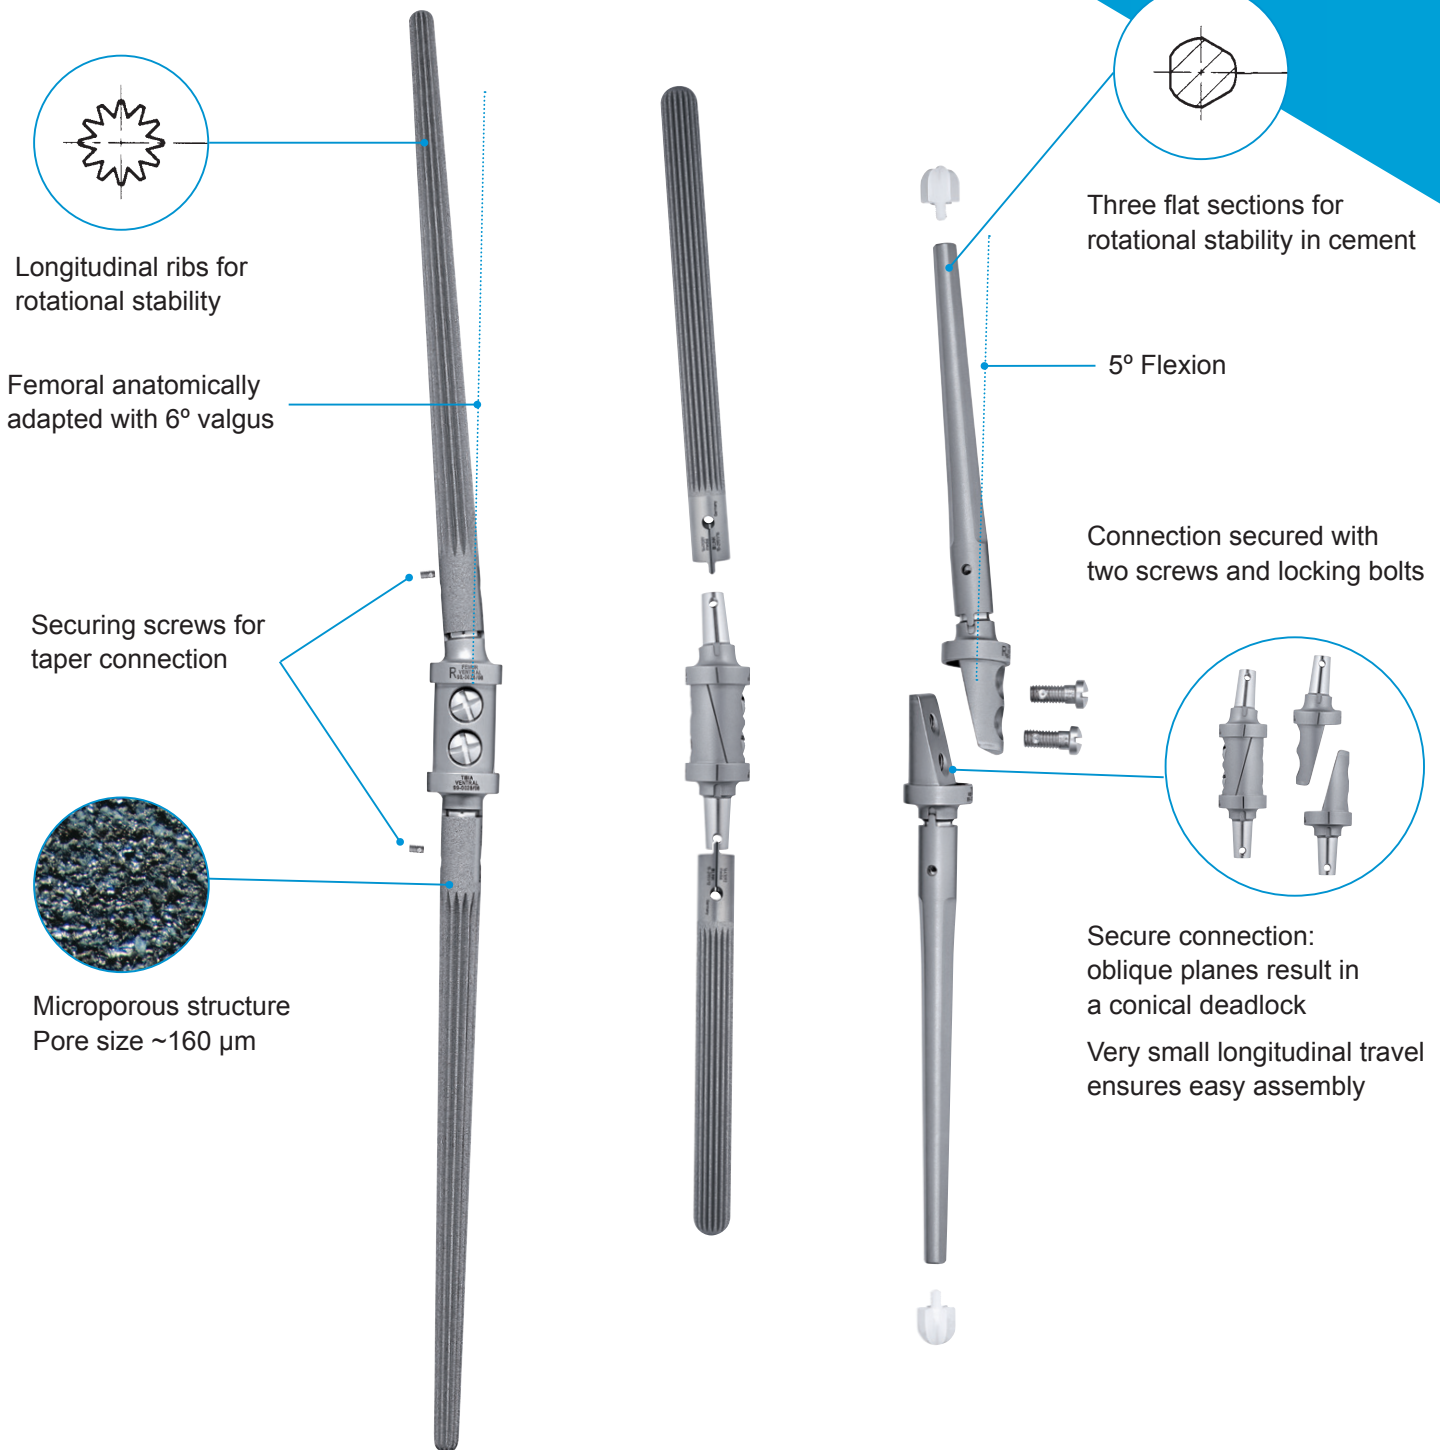

ENDO-MODEL KNEE
FUSION NAIL SK
M O D U L A R S Y S T E M

STRONGER

TOGETHER

ENDO-MODEL KNEE FUSION NAIL SK MODULAR SYSTEM

- Two locking bolt connection for reliable, secure and simple assembly
- Cementless and cemented anchorage
- High flexibility with modular stems and stem lengths from 50 to 280 mm
- Cylindrical and conical fluted stems